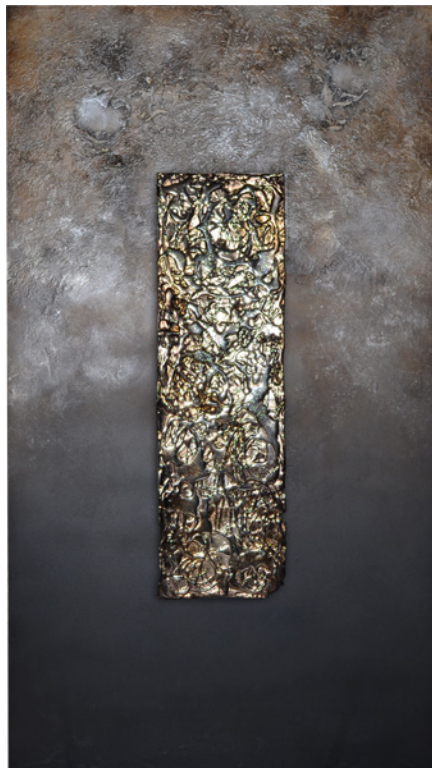

703204
RUMI WALL ART
23.5L x 1.50W x 43.25H