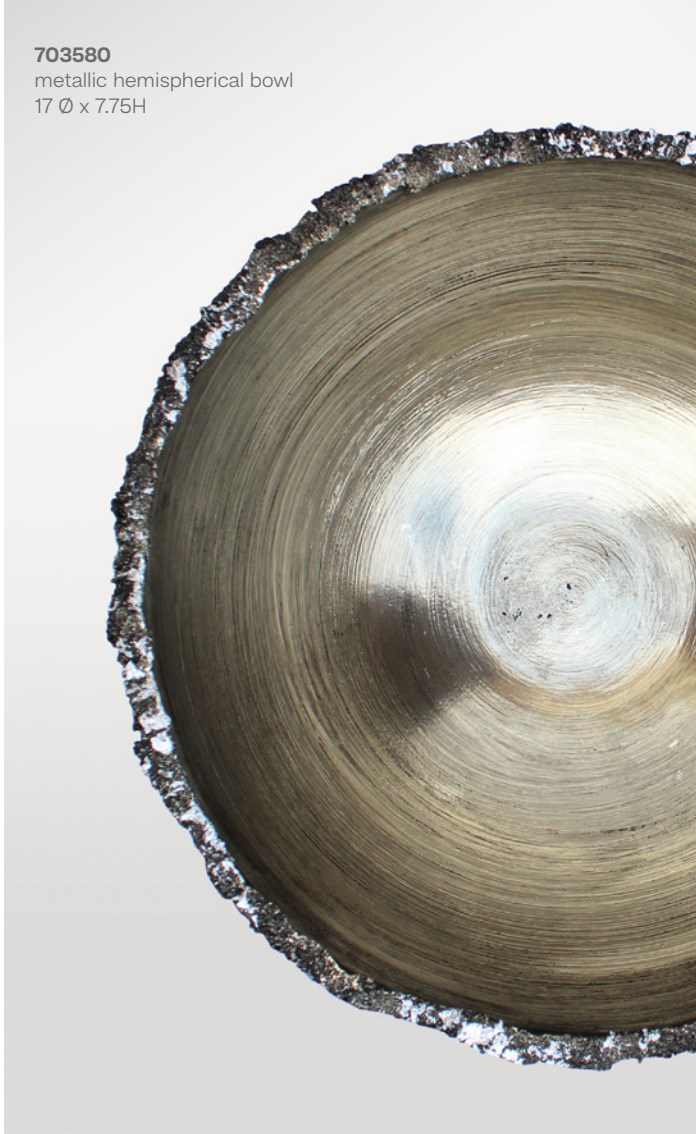

# JALL'PA

(fertile soil)

Soil sprouts and creates constant movement, countless shapes, shades, and textures.

**703208**

SILVER WILD FLOWER BOWL MEDIUM Medidas:  
13 x 11.75 x 9.50

**703580**  
metallic hemispherical bowl  
17 Ø x 7.75H