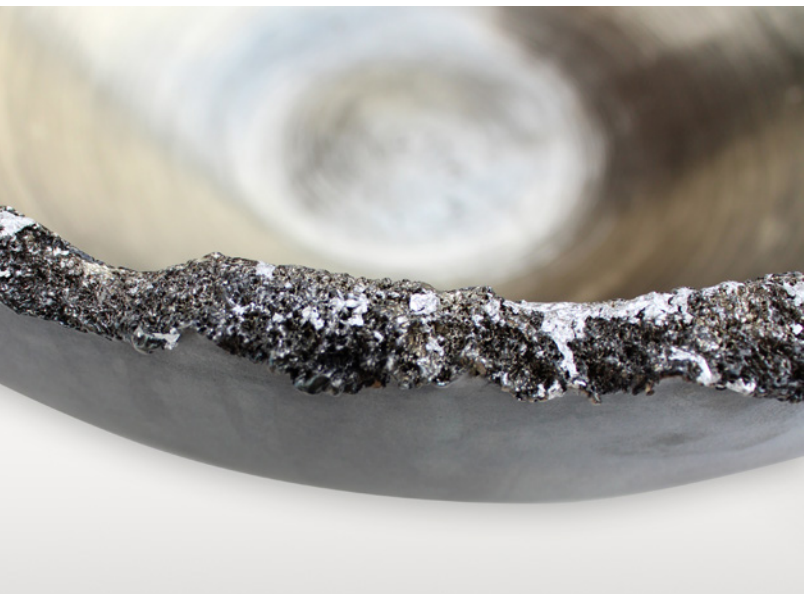

# JALL'PA

(fertile soil)

Soil sprouts and creates constant movement, countless shapes, shades, and textures.

**703208**

SILVER WILD FLOWER BOWL MEDIUM Medidas:  
13 x 11.75 x 9.50

**703580**  
metallic hemispherical bowl  
17 Ø x 7.75H