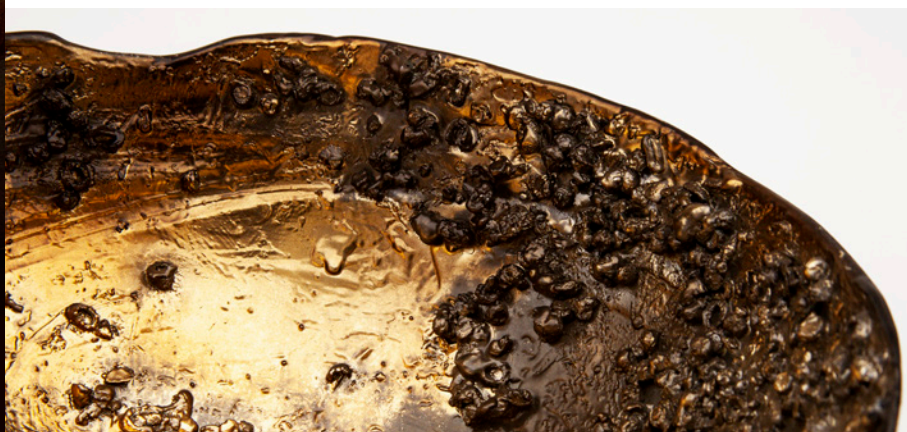

# GOLDEN WASP

Wasp nests with their peculiar clay constructions constitute the natural aesthetics of the Andean foothills.

**703584**  
MEDIUM GOLDEN WASP BOWL  
12.25L x 11.50W x 6.50H

**703170**  
DROP STAND VASE  
5.50L x 4.25W x 13.25H